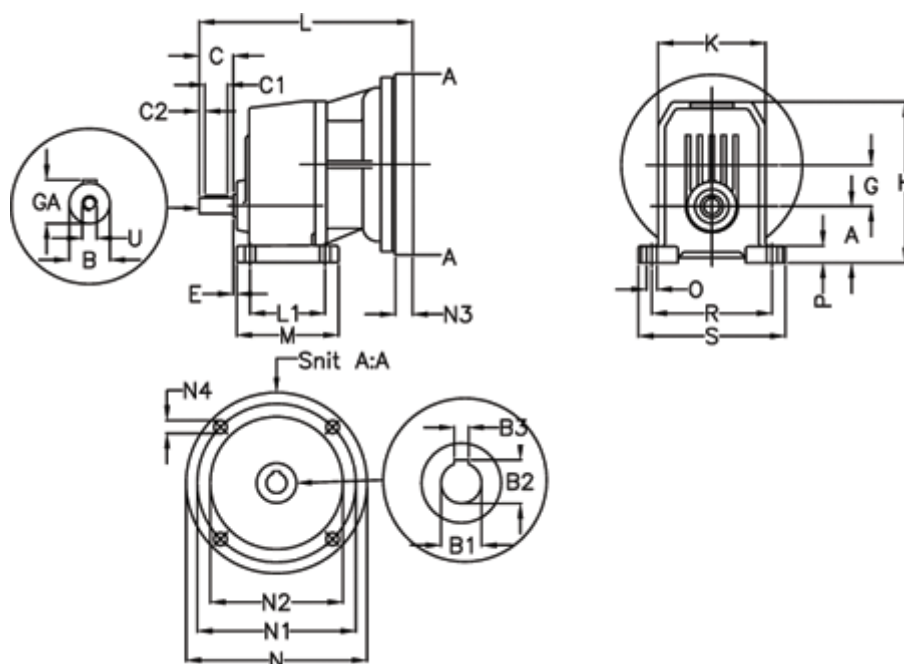

Article number: 40550400481235

Description: Single Stage Helical Gear
S 401-4,8-P90B5

Measures

A = 70	E = 23.0	M = 165.0	R = 180
B = 28	F = 8x7x50	N = 200	S = 215
B1 = 24	G = 61.7	N1 = 165	U = M8
B2 = 27.3	GA = 31.0	N2 = 130	
B3 = 8	H = 224.5	N3 = -	
C = 60	K = 155	N4 = M12x16	
C1 = 50	L = 304	O = 14	
C2 = 5	L1 = 125.0	P = 21.0	